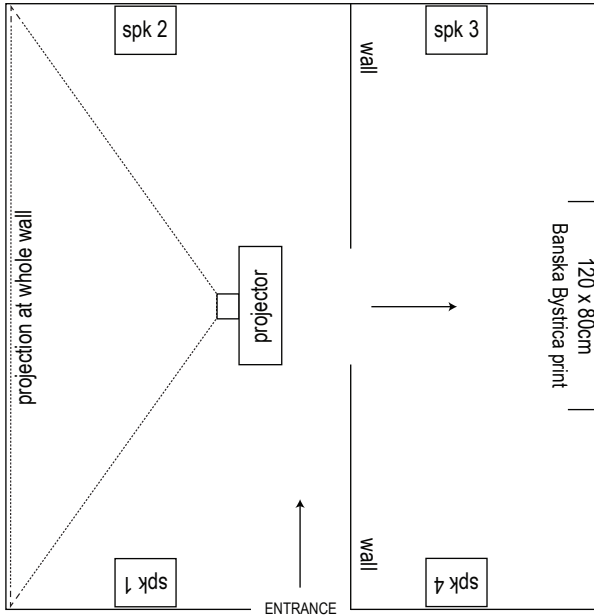

## CITIES:BANSKA BYSTRICA INSTALLATION PLAN

- 1) The (full HD) projector should be hung from the ceiling;
- 2) the photographic print should be hung at a height of 120cm from the floor to the base and should be lit without compromising the quality of the projection;
- 3) audio:  
left channel to speaker 1 and 4;  
right channel to speaker 2 and 3.