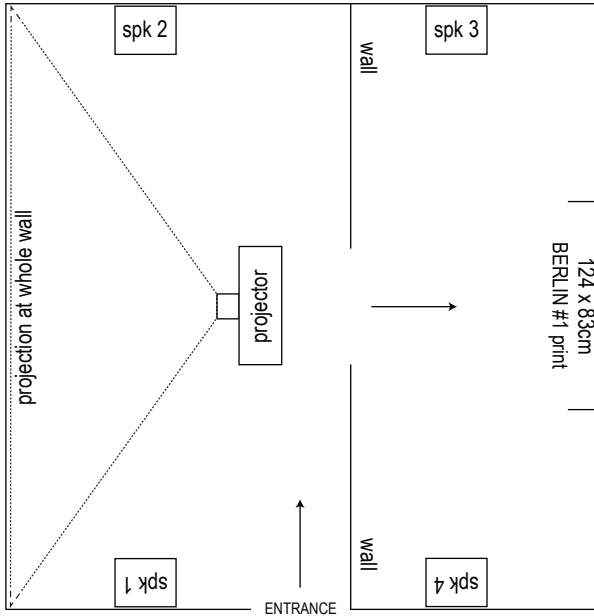

CITIES:BERLIN #1 INSTALLATION PLAN

- 1) The (ULTRA HD) projector should be hung from the ceiling;
- 2) the photographic print should be hung at a height of 118.5 cm from the floor to the base and should be lit without compromising the quality of the projection;
- 3) audio:
left channel to speaker 1 and 4;
right channel to speaker 2 and 3.