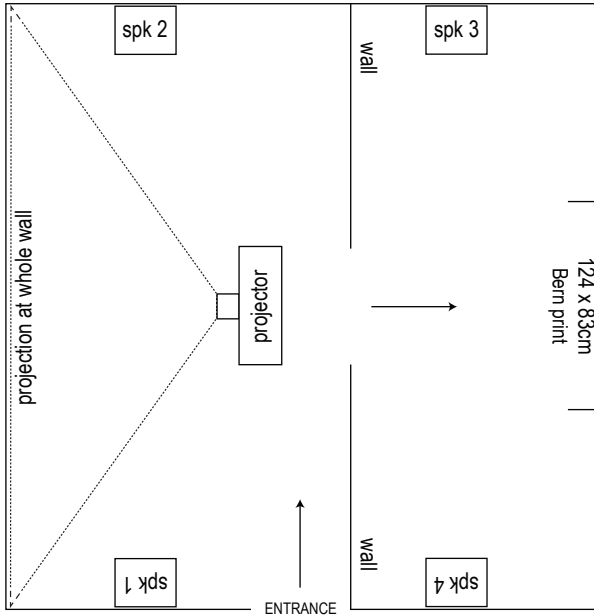

## CITIES:BERN INSTALLATION PLAN

- 1) The (full HD) projector should be hung from the ceiling;
- 2) the photographic print should be hung at a height of 118.5 cm from the floor to the base and should be lit without compromising the quality of the projection;
- 3) audio:  
left channel to speaker 1 and 4;  
right channel to speaker 2 and 3.