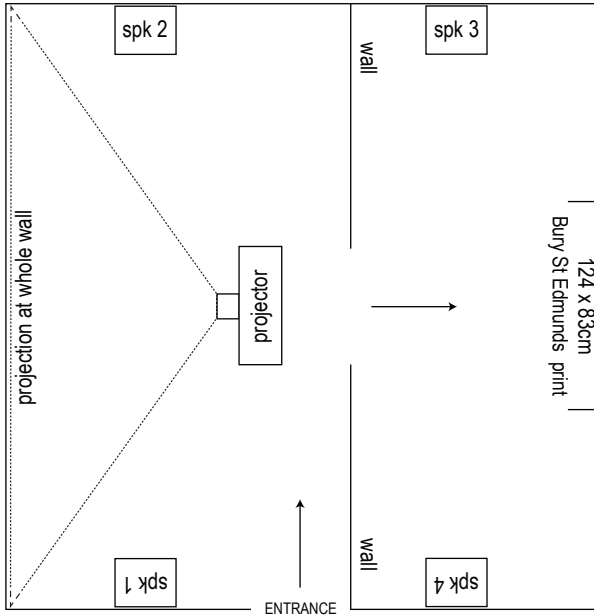

CITIES: BURY ST EDMUNDS INSTALLATION PLAN

- 1) The (full HD) projector should be hung from the ceiling;
- 2) the photographic print should be hung at a height of 120cm from the floor to the base and should be lit without compromising the quality of the projection;
- 3) audio:
left channel to speaker 1 and 4;
right channel to speaker 2 and 3.