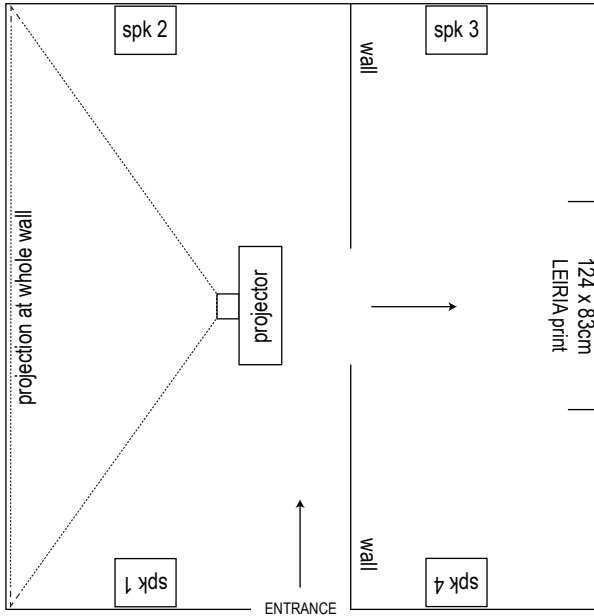

## CITIES:LEIRIA INSTALLATION PLAN

- 1) The (full HD) projector should be hung from the ceiling;
- 2) the photographic print should be hung at a height of 118.5 cm from the floor to the base and should be lit without compromising the quality of the projection;
- 3) audio:  
left channel to speaker 1 and 4;  
right channel to speaker 2 and 3.