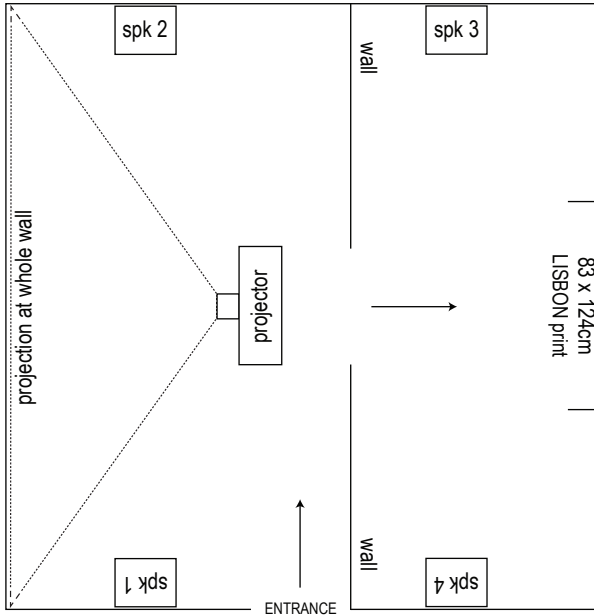

CITIES:LISBON INSTALLATION PLAN

- 1) The (Ultra HD) projector should be hung from the ceiling;
- 2) the photographic print should be hung at a height of 93 cm from the floor to the base and should be lit without compromising the quality of the projection;
- 3) audio:
left channel to speaker 1 and 4;
right channel to speaker 2 and 3.