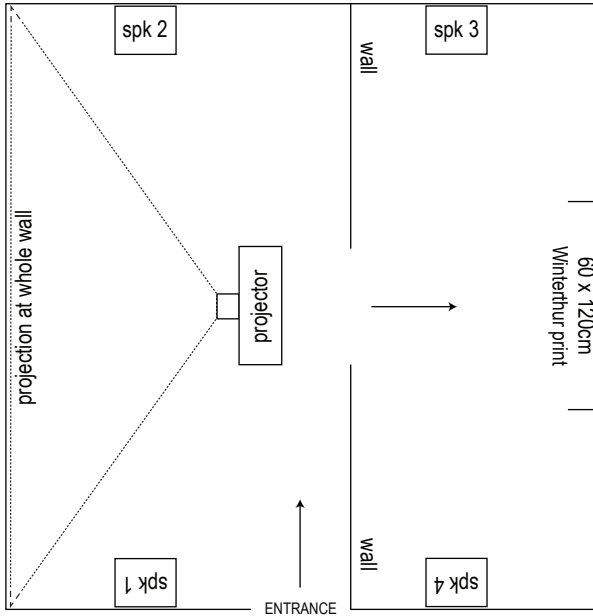

# CITIES:WINTERTHUR INSTALLATION PLAN

- 1) The (full HD) projector should be hung from the ceiling;
- 2) the photographic print should be hung at a height of 90cm from the floor to the base and should be lit without compromising the quality of the projection;
- 3) audio:  
left channel to speaker 1 and 4;  
right channel to speaker 2 and 3.