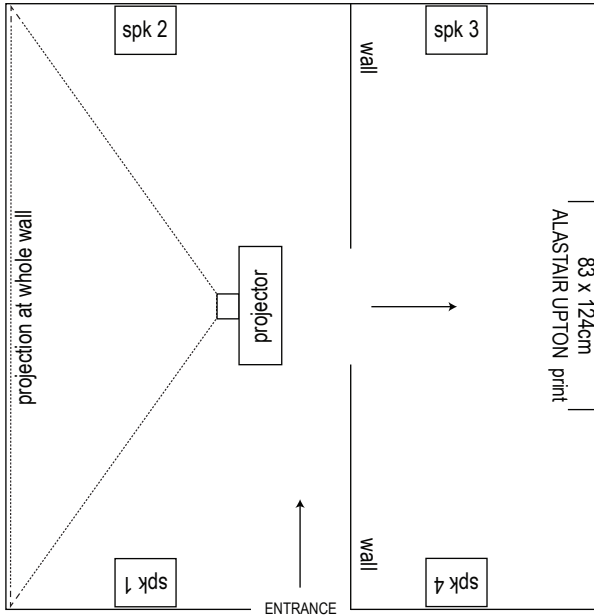

PEOPLE:ALASTAIR UPTON INSTALLATION PLAN

- 1) The (full HD) projector should be hung from the ceiling;
- 2) the photographic print should be hung at a height of 77cm from the floor to the base and should be lit without compromising the quality of the projection;
- 3) audio:
left channel to speaker 1 and 4;
right channel to speaker 2 and 3.