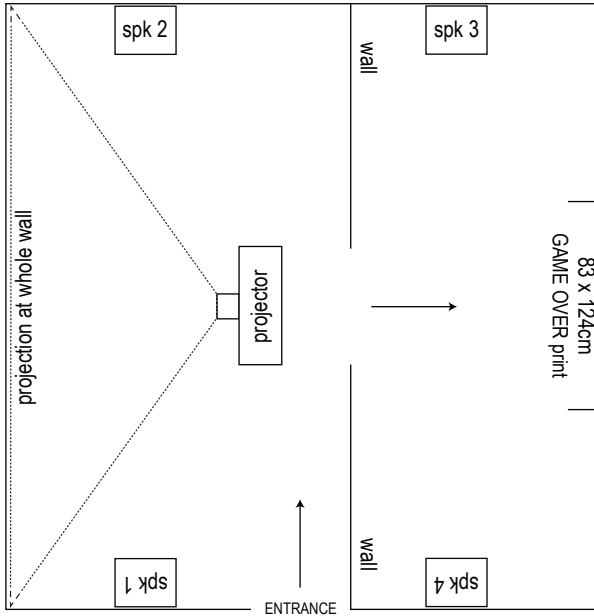

PEOPLE:GAME OVER INSTALLATION PLAN

- 1) The (full HD) projector should be hung from the ceiling;
- 2) the photographic print should be hung at a height of 77cm from the floor to the base and should be lit without compromising the quality of the projection;
- 3) audio:
left channel to speaker 1 and 3;
right channel to speaker 2 and 4.