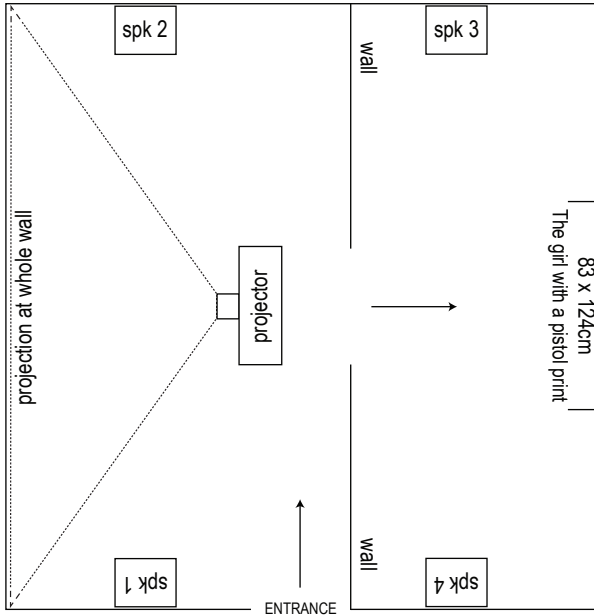

## PEOPLE:THE GIRL WITH A PISTOL INSTALLATION PLAN

- 1) The (full HD) projector should be hung from the ceiling;
- 2) the photographic print should be hung at a height of 77cm from the floor to the base and should be lit without compromising the quality of the projection;
- 3) audio:  
left channel to speaker 1 and 4;  
right channel to speaker 2 and 3.