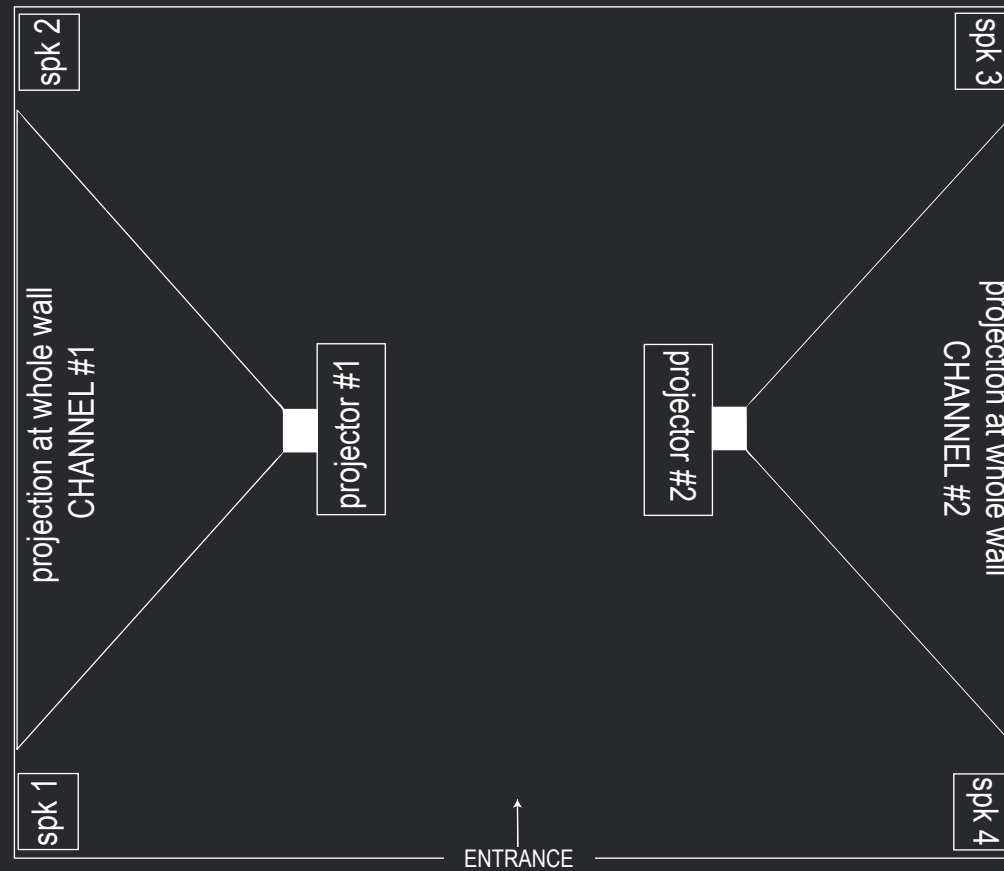

TRAGEDY DUALISM INSTALLATION PLAN

- 1) The two (4K) projectors should be hung from the ceiling;
- 2) the two screens must be played in sync;
- 3) audio on CHANNEL # 1:
left channel to speaker 1;
right channel to speaker 2;
- 4) audio on CHANNEL #2:
left channel to speaker 3;
right channel to speaker 4.