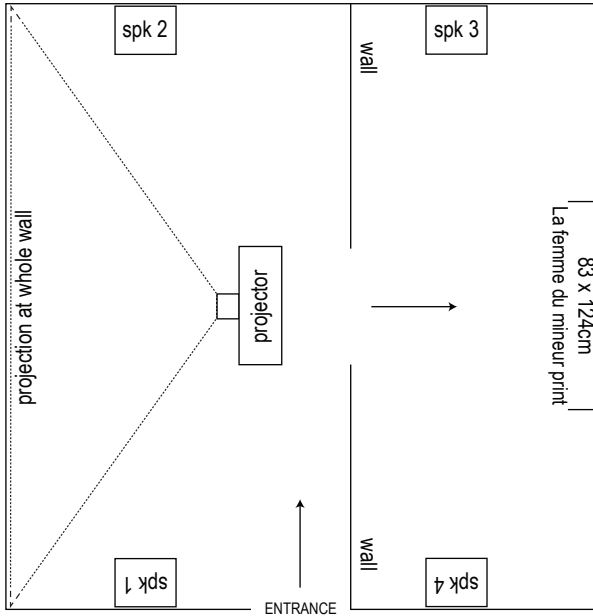

PEOPLE:LA FEMME DU MINEUR INSTALLATION PLAN

- 1) The (full HD) projector should be hung from the ceiling;
- 2) the photographic print should be hung at a height of 77cm from the floor to the base and should be lit without compromising the quality of the projection;
- 3) audio:
left channel to speaker 1 and 4;
right channel to speaker 2 and 3.